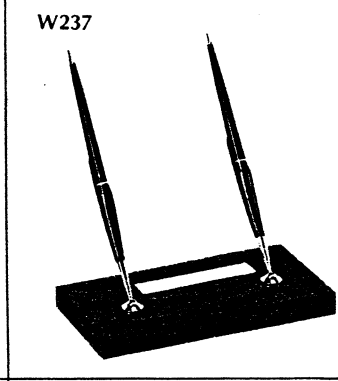

G257

G247

G237

W237

J247 Jet crystal, 4 3/4 x 10 3/4".
With \$5 pen and ball pen,
nameplate \$50.00

J237 Jet Crystal, 4 x 8". With
pen and ball pen,
nameplate \$45.00

J123 Jet crystal, 3 1/2 x 5 1/4".
With \$5 ball pen,
nameplate \$25.00